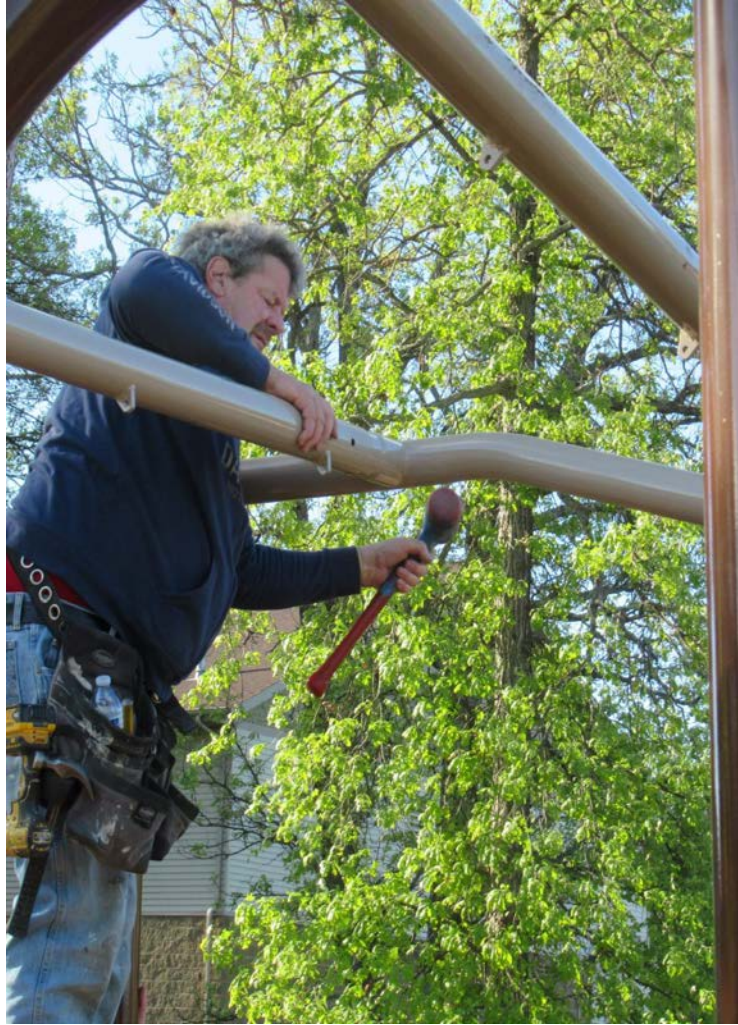

Volunteer Playground Build, June 2022
Seven crates to unpack...lots of parts!

Setting the holes

Laying out the decking

Organizing the poles

Assembling the Crawl Tube

Fastening the decking to the poles

Installing the Timber Roofs

Laying out the Swing Set

Assembling the Swing Set

Learning how to assemble the Climbing Trees

Assembling the Roller Slide!

Assembly of the Mary Lu Dietz Obstacle Course!

Time to pour some concrete! (6 yds.)

Installing the border around the Obstacle Course

Ready for mulch!

Dedication of the Mary Lu Dietz Obstacle Course

A special **THANK YOU** to the following volunteers!!!
Without this crew, this project would not have been possible.