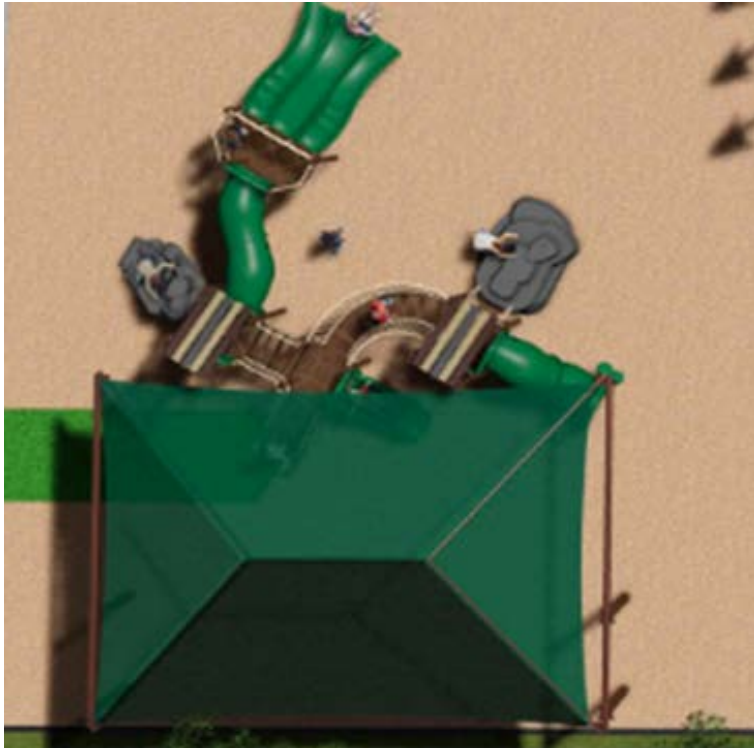

5-12 year old Playground System

Our 5-12 system will be refurbished to replace faded and broken components. The new components will offer safe and exciting opportunities for children.

Merry-Go-All

Merry-Go-All is a fully accessible, forward-facing inclusive merry-go-round for up to 8 passengers. It's a fun motion activity for everyone to enjoy. It features grip/grasp areas to hold onto while riding or pushing others. The center wheel remains stationary so children can work together to turn Merry-Go-All while seated.

Mary Lu Dietz Obstacle Course

This obstacle course features 10 exciting challenges in less than 1,200 square feet.

This course is dedicated to Mary Lu Dietz, a long time supporter of Crosslake Parks, Recreation and Library.

Shade Feature

27' X 18' X 10' Shade Feature
adjacent to the 2-5 year old
Playground

Swing Set

Expression Swing is the industry's first playground swing that promotes intergenerational play as adults and children swing together. The patented face-to-face design features a bucket seat for children under five and a comfortable adult swing seat that allows a parent and child (or grandparent and grandchild) to interact with each other and experience one another's facial expressions while at play.

Conifer Tree Climbers

These Conifer Tree Climbers take children on an exciting climbing adventure as they move from branch to branch to reach the top of this forest-inspired play event. Rotationally molded conifer toppers bring the look of the forest to the playground, as children use the grippable foot holds and steel hand holds to assist with the climb along the way.