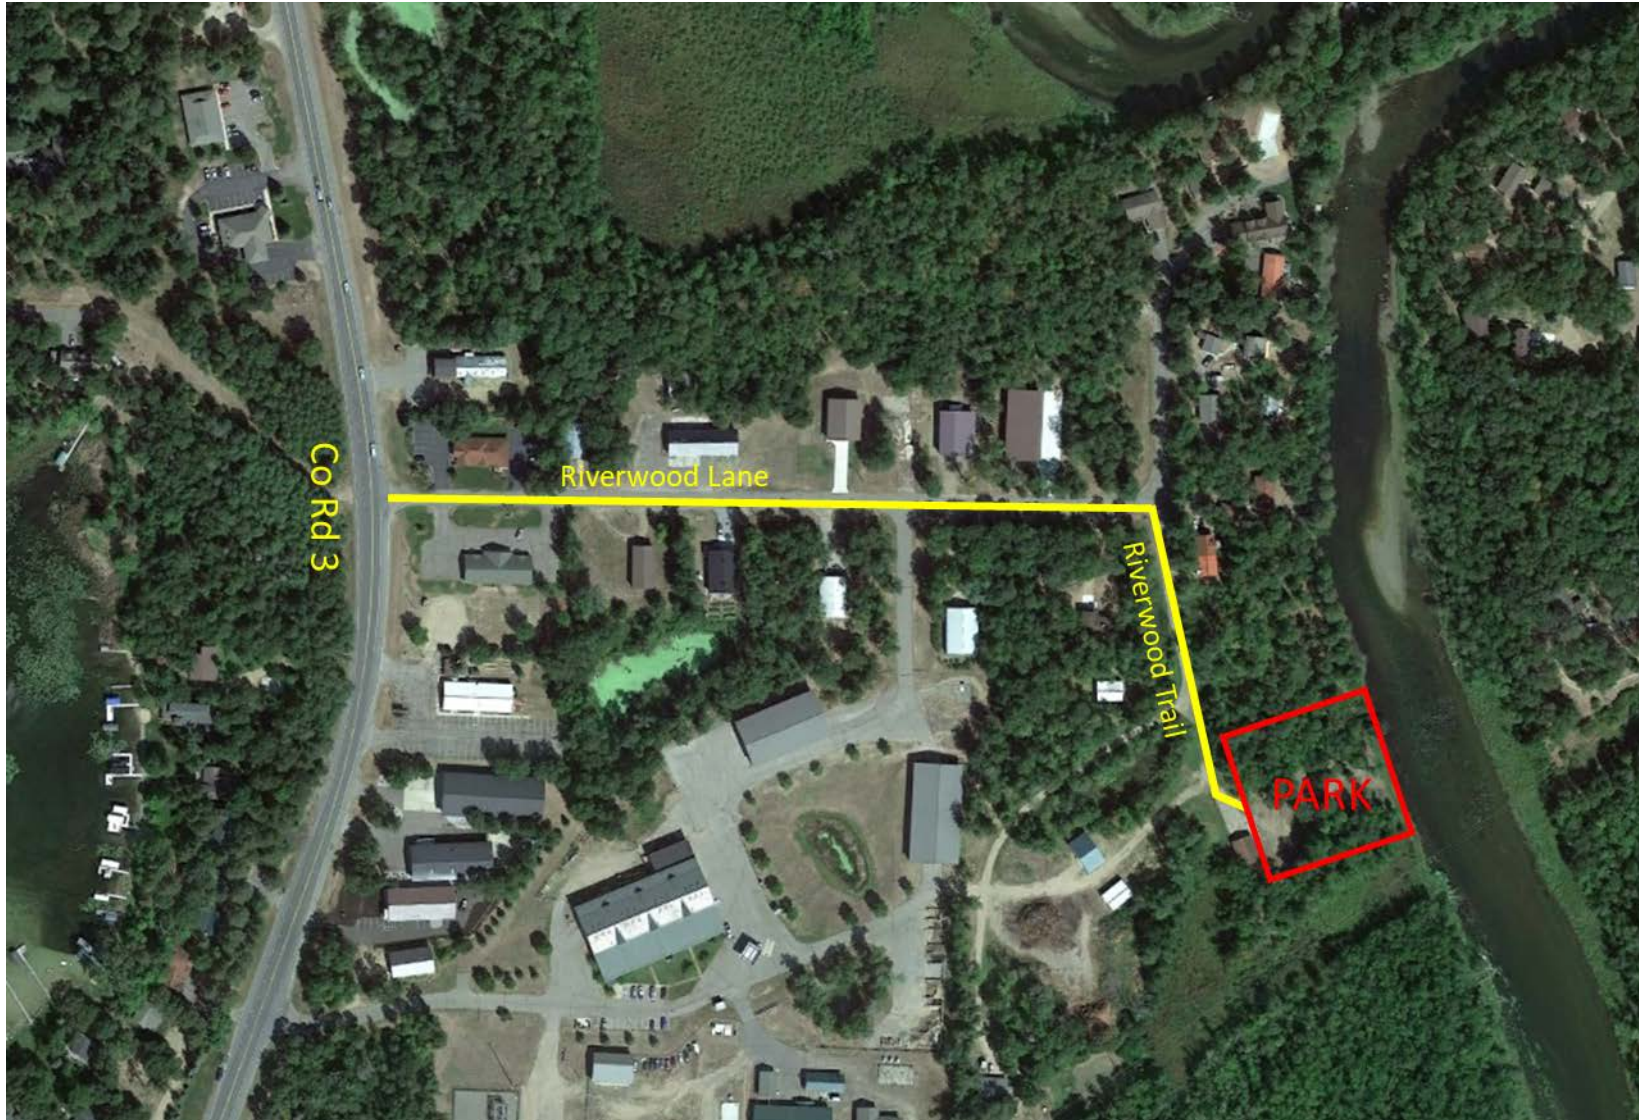

# Pine River Overlook Park

# Park Location

35202 Riverwood Trail

## Pine River Overlook Park Plan